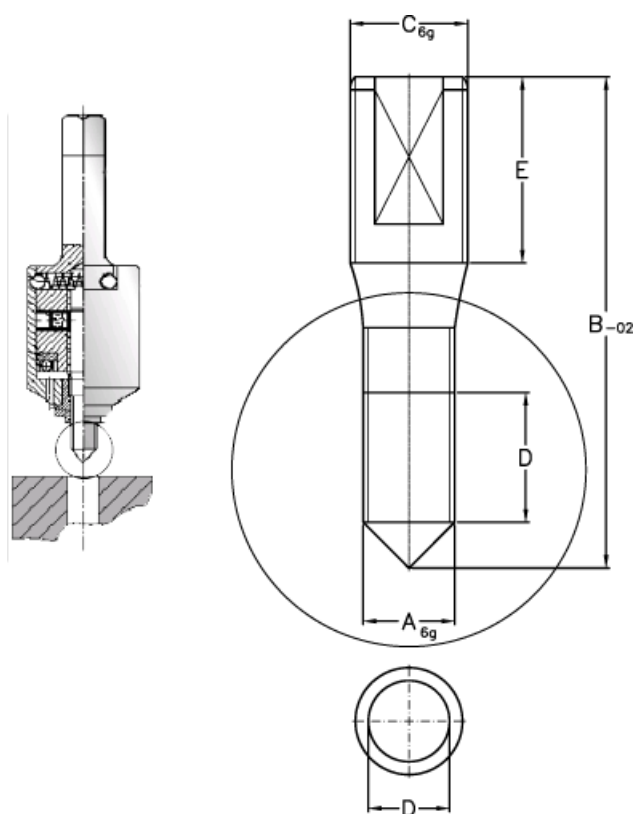

Article number: 12620000100700

Description: Threaded pin 620 000 100.700
For M10

Measures

A = M10

B = 59.5

C = M12

D = 20.8

E = 25